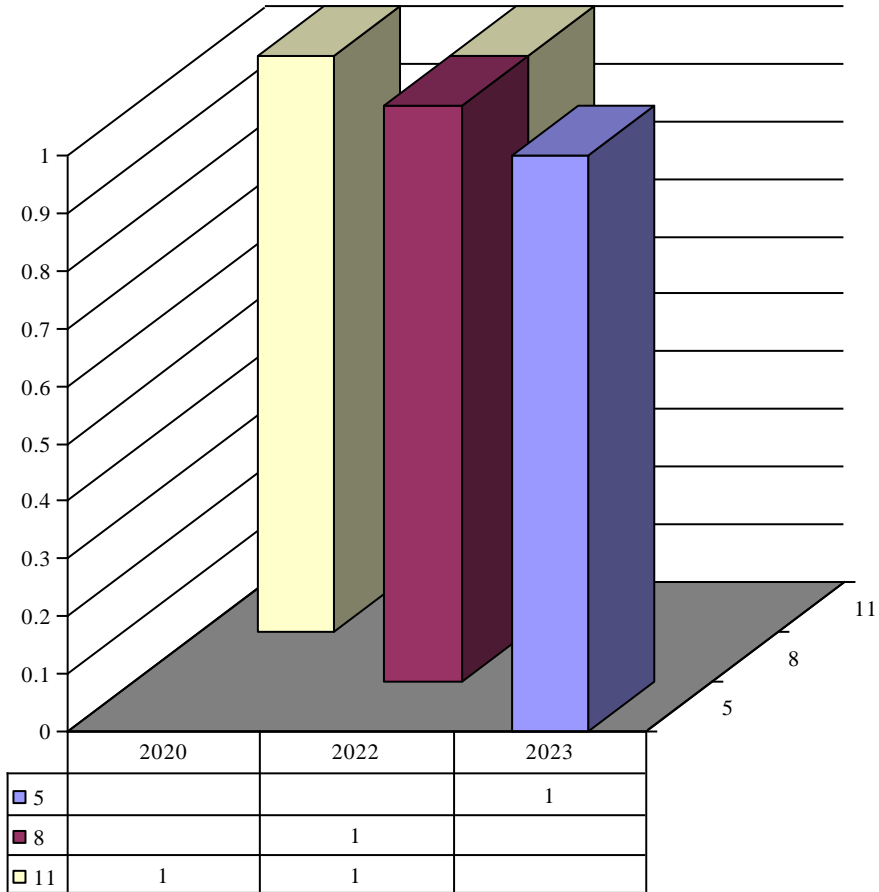

**Archdiocese of St. Louis
The Reclamation Center
Web Statistics Item Donation Organization Type**

Organization Type Administrative Office

Year	Month	Organization Type	Count
2020	11	Administrative Office	1
2022	8	Administrative Office	1
2022	11	Administrative Office	1
2023	5	Administrative Office	1

Organization Type Agency

Year	Month	Organization Type	Count
2021	4	Agency	2
2021	6	Agency	1
2021	8	Agency	1
2021	9	Agency	1
2021	11	Agency	1
2022	1	Agency	1
2022	5	Agency	1
2023	3	Agency	1
2023	4	Agency	1
2023	7	Agency	1

Organization Type Chapel

	2021	2022
■ 1		1
■ 3		2
■ 4	1	1

Year	Month	Organization Type	Count
2021	4	Chapel	1
2022	1	Chapel	1
2022	3	Chapel	2
2022	4	Chapel	1

Organization Type Convent

	2020	2021	2022	2023
1			2	1
2			1	
3		1	2	1
4		1		
5			1	1
8	2	2		
10	1			
11			1	
12		1		

Year	Month	Organization Type	Count
2020	8	Convent	2
2020	10	Convent	1
2021	3	Convent	1
2021	4	Convent	1
2021	8	Convent	2
2021	12	Convent	1
2022	1	Convent	2
2022	2	Convent	1
2022	3	Convent	2
2022	5	Convent	1
2022	11	Convent	1
2023	1	Convent	1
2023	3	Convent	1
2023	5	Convent	1