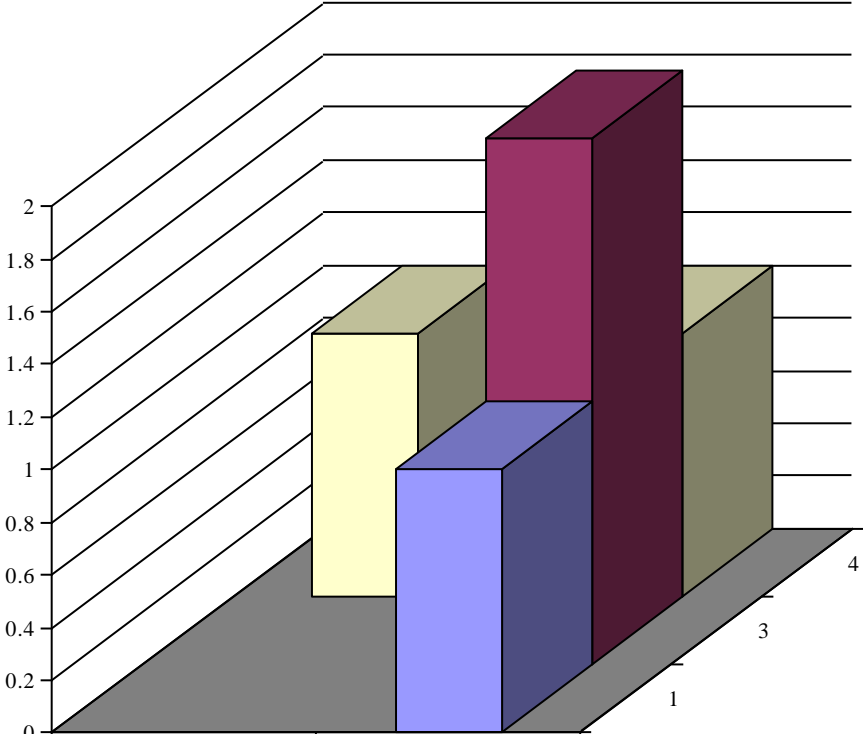

Organization Type Chapel

	2021	2022
■ 1		1
■ 3		2
■ 4	1	1

Year	Month	Organization Type	Count
2021	4	Chapel	1
2022	1	Chapel	1
2022	3	Chapel	2
2022	4	Chapel	1